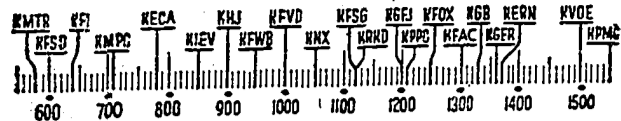

YOUR Radio TODAY

[The information contained in the following schedule is furnished by the stations broadcasting the programs.]

Before 8 a.m.

KMTR—Calif. Theater. 6.
 KFI—Melody. 6:45; News. 7:15; Music Clock. 7:30; Sam Hayes. 7:45.
 KMPC—“Roll Out.” 6: “Petticoat Revue.” 7.
 KECA—Music Clock. 6:30; Ensemble. 7: News. 7:30; Musical Clock. 7:45.
 KHJ—Rise & Shine. 6; News. 7; Rise. Shine. 7:15; News. 7:45.
 KFWD—Stu Wilson. 6; Sunrise Express. 7.
 KFVJ—Spanish. 6; World on Air. 7; Jubilee. 7:15.
 KXJ—Sunrise Salute. 6; News. 7:30; Talk. 7:45.
 KRKD—Doug Douglas. 8; Music. 6:15; News. 6:30; Doug Douglas. 6:45; News. 7:45.
 KGFJ—Concert. 6; News. Stocks. 7; Sports. 7:30.
 KFOX—El Despertador. 5; Health. 7:30; Music. 7:45.
 KFAC—Music. 6; Pastor Reynolds. 7; Music. 7:30.
 KGER—Farm. 6:05; Bugle Boys. 6:30; News. 7; Aubrey Lee. 7:15.
 KVOE—Music. 7; News. 7:45.